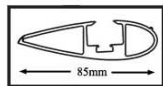

Made in
Australia

Rack & Roll

Universal Loading Solution

Suits all major roof rack brands

Rola / Rhino Sports - Pro-Rack Whisp & Square - Thule Square & Aero - Rhino Heavy

Rack & Roll is a universal and removable roof rack accessory that makes it possible for one person to load kayaks onto the roof of their vehicle.