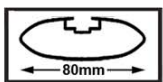

Made in
Australia

Rack & Roll

Universal Loading Solution

Suits all major roof rack brands

Rola / Rhino Sports - Pro-Rack Whisp & Square - Thule Square & Aero - Rhino Heavy

Rack & Roll is a universal and removable roof rack accessory that makes it possible for one person to load kayaks onto the roof of their vehicle.