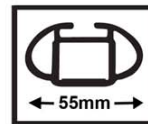

Made in
Australia

Rack & Roll

Universal Loading Solution

Suits all major roof rack brands

Rola / Rhino Sports - Pro-Rack Whisp & Square - Thule Square & Aero - Rhino Heavy

Rack & Roll is a universal and removable roof rack accessory that makes it possible for one person to load kayaks onto the roof of their vehicle.